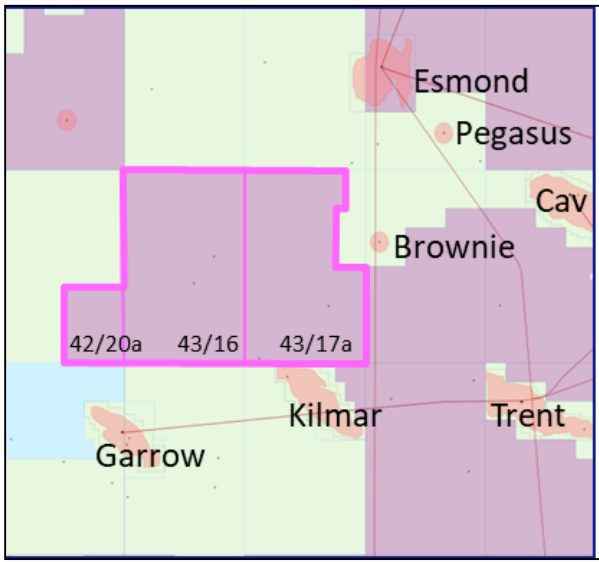

Location map

Base Zechstein depth

Seismic example

Geology

Resource Potential

Whole structure

Name	Unrisked Recoverable		
	Gas Bcf		
	P90	P50	P10
Harmonia	34	512	2,078
Carya	13	166	635
Craneia	3	35	207
Zebra	61	1,079	4,612
Hare	1	33	367
Balanus	6	81	841
Chipmunk	13	51	137