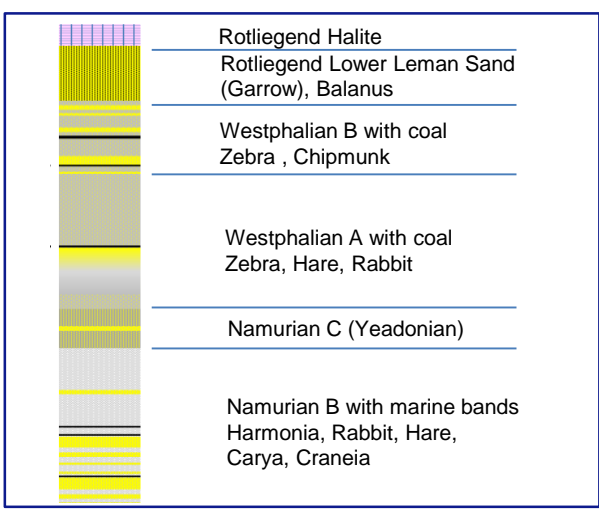

Location map

Base Zechstein depth

Seismic example

Geology

Resource Potential

Whole structure

Name	Unrisked Recoverable		
	Gas Bcf		
	P90	P50	P10
Harmonia	34	512	2,078
Carya	13	166	635
Craneia	3	35	207
Zebra	61	1,079	4,612
Hare	1	33	367
Balanus	6	81	841
Chipmunk	13	51	137