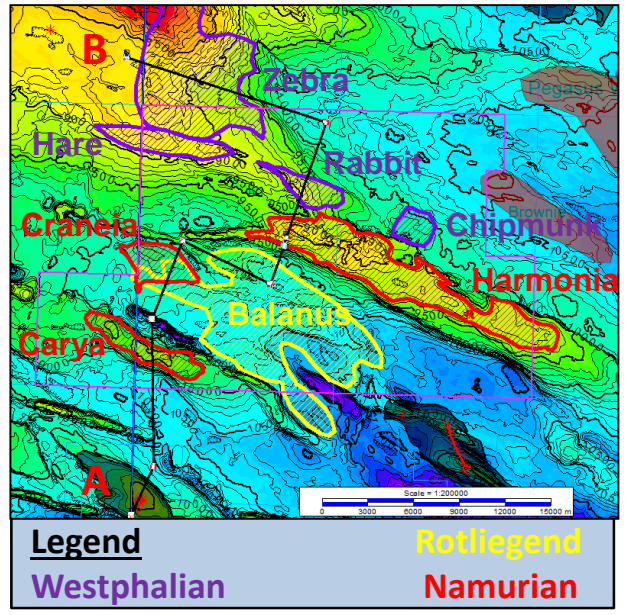

Location map

Base Zechstein depth

Seismic example

Geology

Resource Potential

Whole structure

Name	Unrisked Recoverable		
	Gas Bcf		
	P90	P50	P10
Harmonia	34	512	2,078
Carya	13	166	635
Craneia	3	35	207
Zebra	61	1,079	4,612
Hare	1	33	367
Balanus	6	81	841
Chipmunk	13	51	137